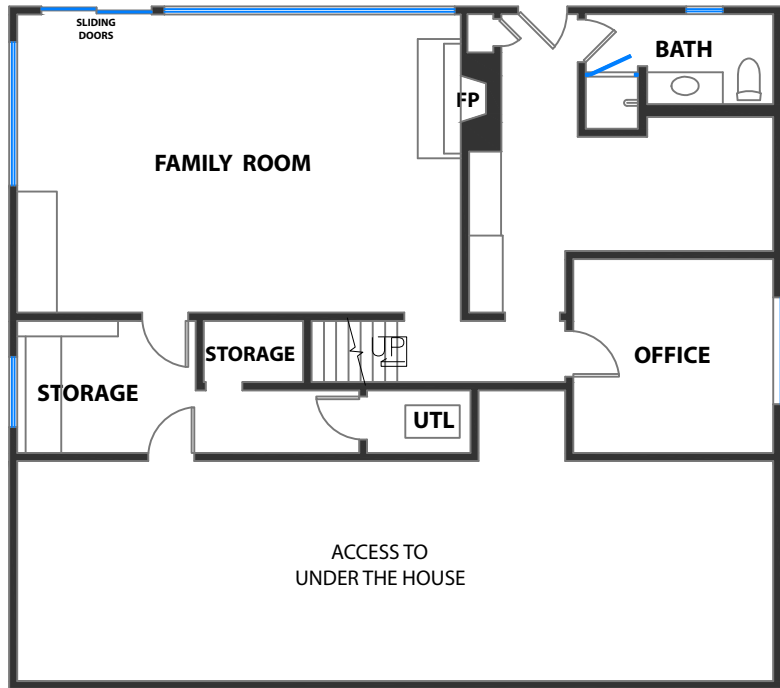

3318 REVERE AVENUE

OAKLAND, CALIFORNIA

LOWER LEVEL

MAIN LEVEL

RENDERING BY OPEN HOMES PHOTOGRAPHY
ALL MEASUREMENTS ARE APPROXIMATE. WHILE DEEMED RELIABLE, NO INFORMATION
ON THESE FLOOR PLANS SHOULD BE RELIED UPON WITHOUT INDEPENDENT VERIFICATION.