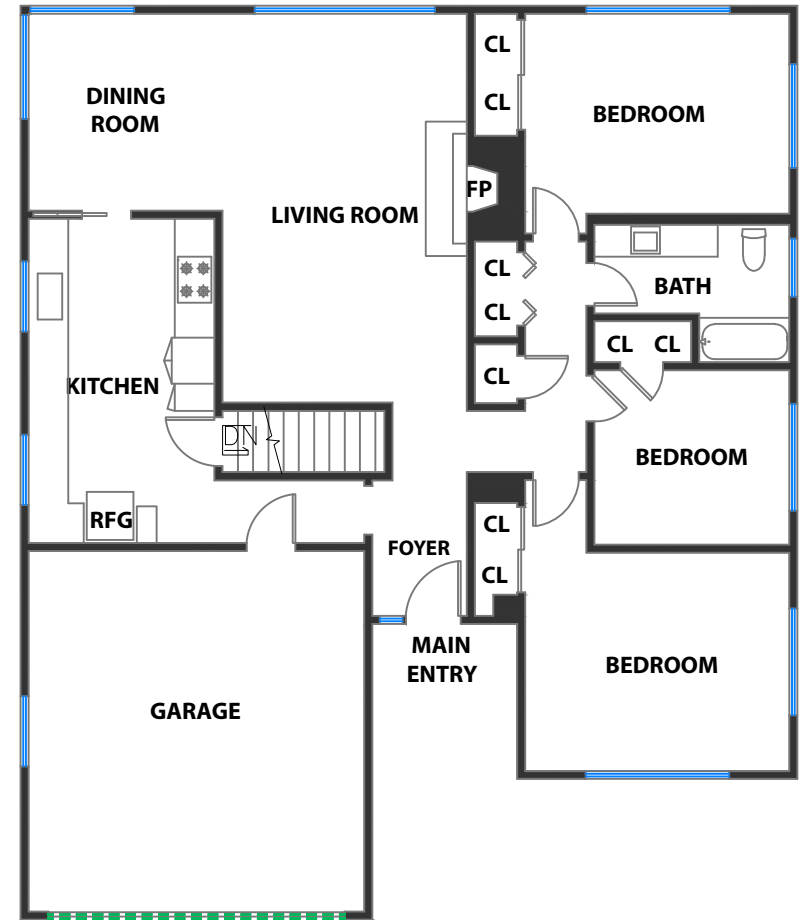

3318 REVERE AVENUE

OAKLAND, CALIFORNIA

LOWER LEVEL

MAIN LEVEL

RENDERING BY OPEN HOMES PHOTOGRAPHY
ALL MEASUREMENTS ARE APPROXIMATE. WHILE DEEMED RELIABLE, NO INFORMATION
ON THESE FLOOR PLANS SHOULD BE RELIED UPON WITHOUT INDEPENDENT VERIFICATION.